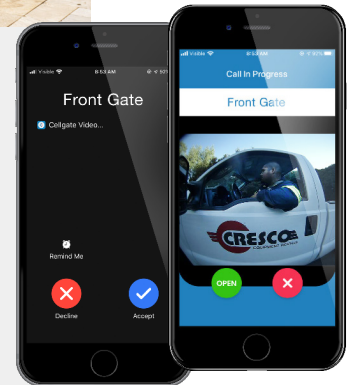

**W462**

**ONE STEP  
NETWORK  
CONNECTIVITY**

Does not support Cellgate  
external cameras

**Part  
Numbers**

Surface Mount

AAIMSE-VPN

Flush Mount Kit

ENC-WFM1002

**> Key Features**

- Streaming internet video telephone entry
- Brilliant 7.5" color touchscreen
- Voice Mail Intelligence - VMI  
*system ignores voice mail and continues call group*
- Calls up to 6 app video contacts and 3 voice-only numbers per directory listing
- Access control via one native 26-bit Wiegand input; CellGate readers available
- Built-in HID card reader
- 10,000 local codes and 64,000 non-local codes
- Prop open notification  
*if gate is left open more than 3 minutes*
- SmartScreen call management  
*customizable touch screen call options for improved visitor management*
- One Step Network Configuration  
*defaults to DHCP setting. no private IP addresses are required. POE compatible.*

powered by: ethernet

**W462 Feature Spotlight**

**✔ Virtual Key Visitor Management**

**Individual Keys:** QR Code key for one visitor who needs recurring access; can be created with or without restrictions.

**Temporary Event Keys:** QR Code Key or PIN Code Key for multiple visitors requiring access between 1-hour to 7 days.

**NEW** **Single-Use Keys:** QR Code Key or PIN Code Key for one visitor who needs one-time access, ideal for deliveries or one-off visitors.