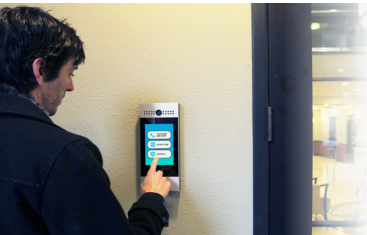

SCAN FOR W462
MONTHLY SERVICE PLANS

SCAN FOR TECHNICAL
SPECIFICATIONS

cellgate | TOTAL PROPERTY WIRELESS ACCESS

1.855.694.2837

cell-gate.com