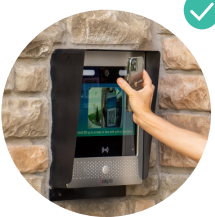

WXL2 Feature Spotlight

Virtual Key Visitor Management

Individual Keys: QR Code key for one visitor who needs recurring access; can be created with or without restrictions.

Temporary Event Keys: QR Code Key or PIN Code Key for multiple visitors requiring access between 1-hour to 7 days.

NEW **Single-Use Keys:** QR Code Key or PIN Code Key for one visitor who needs one-time access, ideal for deliveries or one-off visitors.

Connecting Integrations

Fire Alarm Function

- Able to receive a fire alarm input & open assigned devices
- Entries can be secured at end of fire alarm event

No External Camera Options

cellgate | TOTAL PROPERTY WIRELESS ACCESS